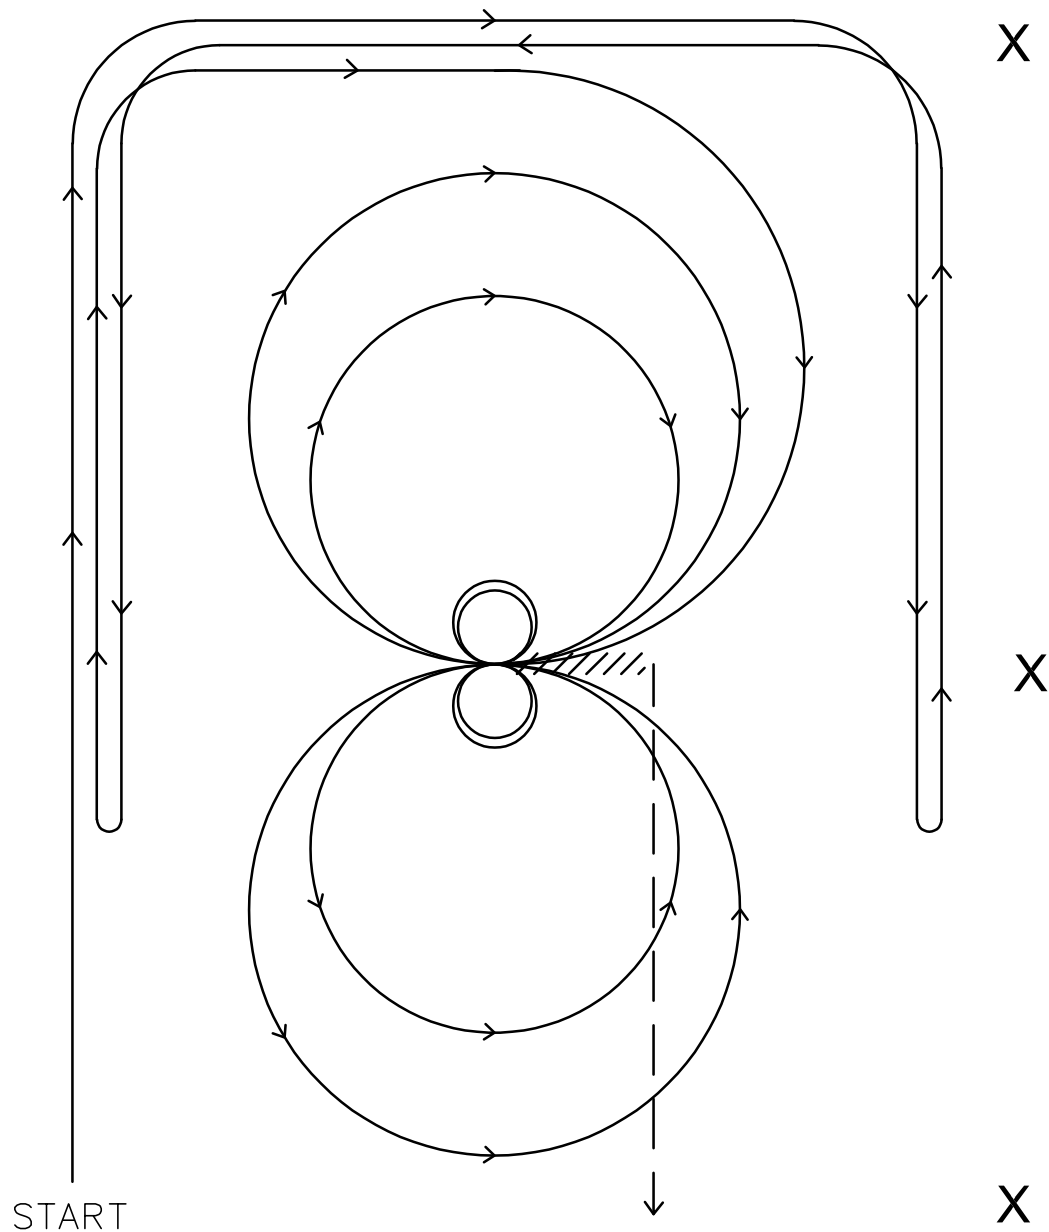

GREELEY SADDLE CLUB

Ranch Reining - Amateur & Open

1. Start on the left side of the arena. Lope on the right lead around the end and run past the center marker. Stop. Roll back left.
2. Lope on the left lead back around the end of the arena. Run past the center marker. Stop. Roll back right.
3. Lope back around the end and close into a circle to the right at the center marker. Complete 2 circles on the right lead with the first one small slow and the second larger and faster. Stop at the center.
4. Complete 2 spins to the right.
5. On the left lead, complete 2 circles to the left with the first one larger and faster and than the second one. Stop at the center.
6. Complete 2 spins to the left. Hesitate.
7. Back 8-10 feet. Exit the arena at a trot.