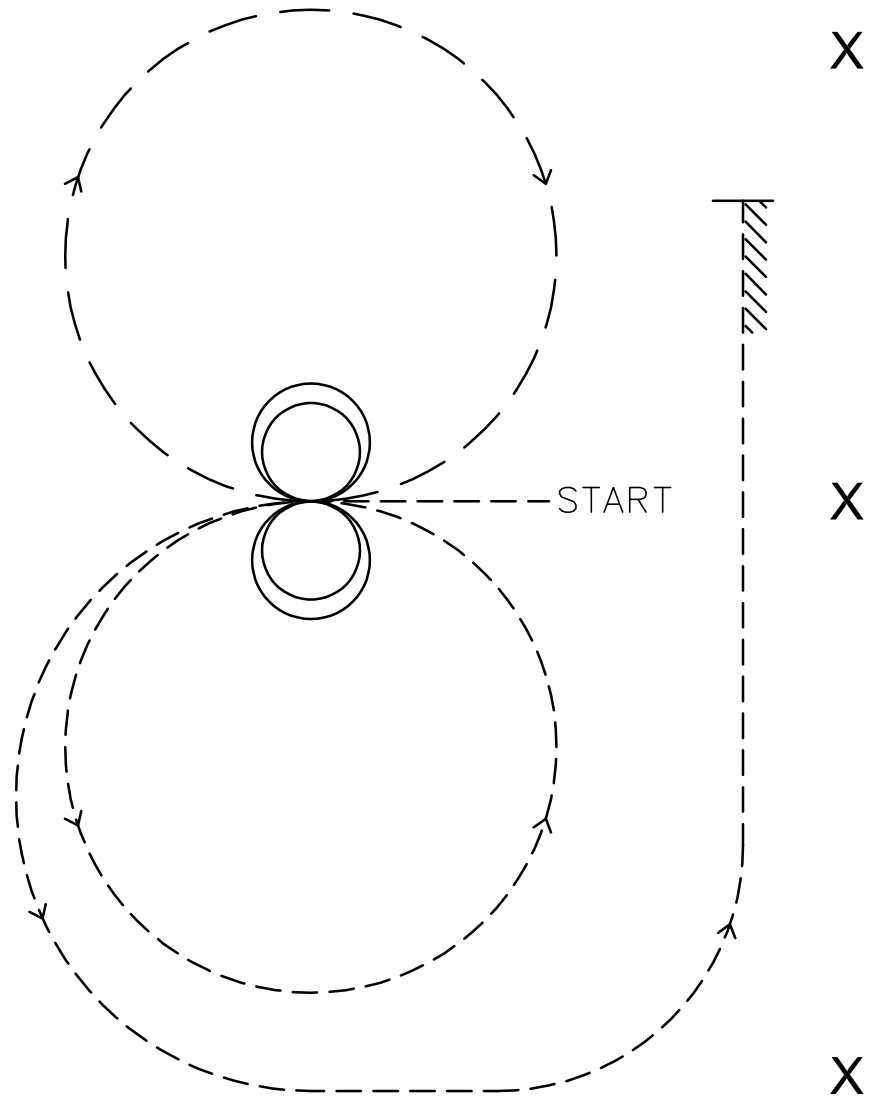

GREELEY SADDLE CLUB

Ranch Riding - Amateur & Open

START

FINISH

- | | |
|--|--|
| 1. Walk | 6. Extended trot around a half circle |
| 2. Trot over logs | 7. Lope left lead as shown |
| 3. Extended lope right lead around arena end | 8. Stop & back one horse length |
| 4. Trot down & around arena end | 9. 1 & 1/2 turns to the left |
| 5. Walk | 10. Extended trot halfway to finish & regular trot remainder. Stop |

GREELEY SADDLE CLUB

Ranch Reining - Novice Walk/Trot

1. Trot to the center of the arena & stop
2. Complete 1 circle to the left at a trot. Stop at the center of the arena.
3. Complete 2 spins to the left.
4. Complete 1 circle to the right at an extended trot. Stop at the center of the arena.
5. Complete 2 spins to the right.
6. Trot around the end of the arena and down right side past the center marker.
7. Stop and back