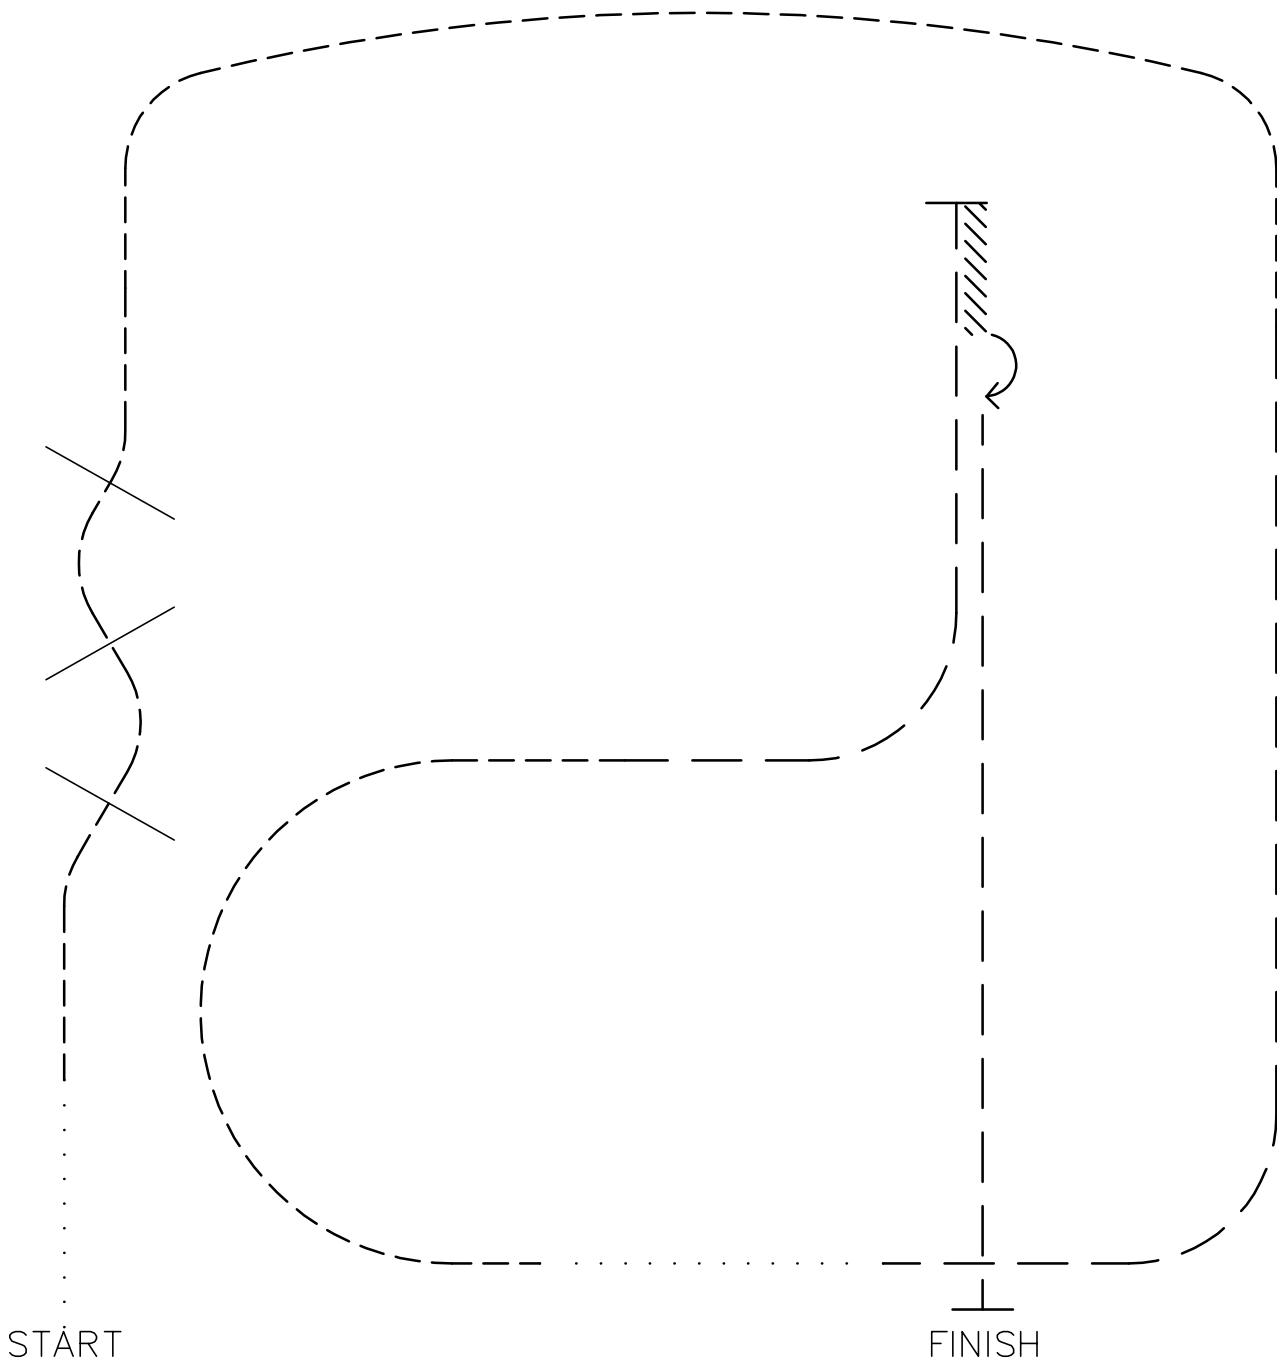

GREELEY SADDLE CLUB

Ranch Riding - Novice Walk/Trot

1. Walk	6. Extended trot as shown
2. Trot over logs & around end of arena	7. Stop & back one horse length
3. Extended trot down & around arena end	8. 180° turn to the right
4. Walk	9. Extended trot & stop
5. Trot around a half circle