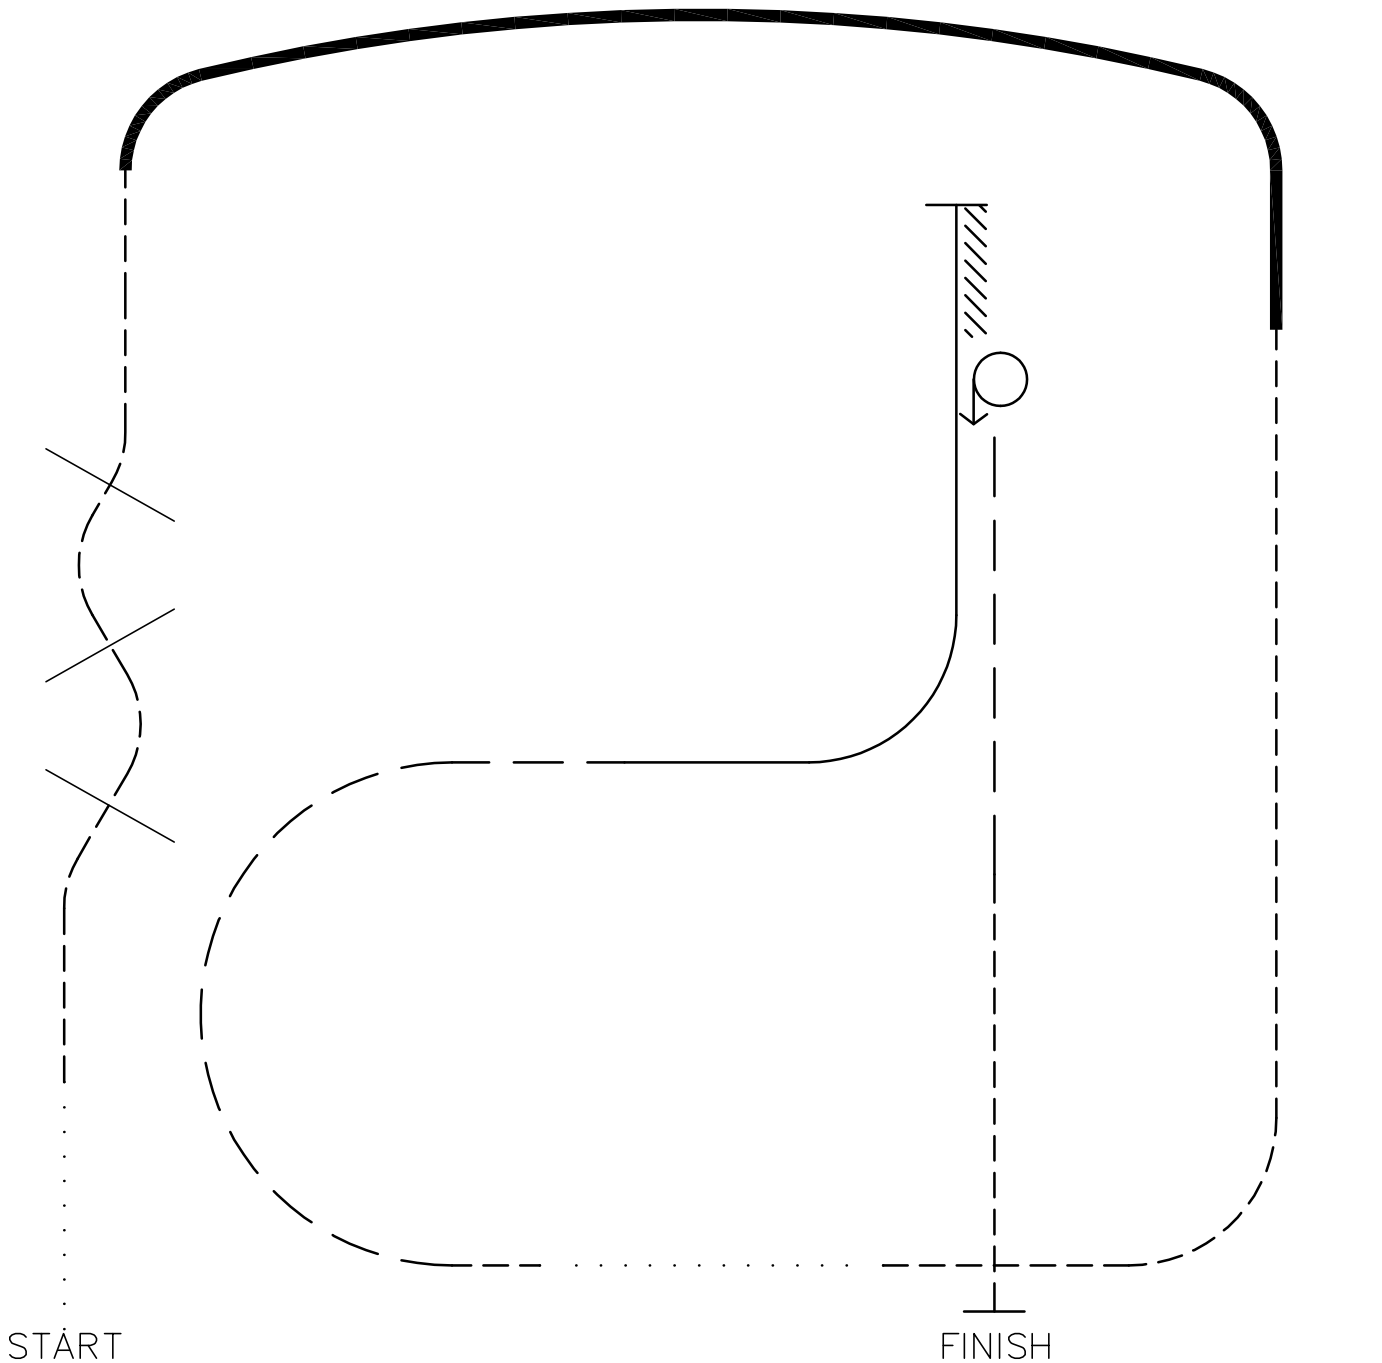

GREELEY SADDLE CLUB

Ranch Riding - Amateur & Open

START

FINISH

1. Walk	6. Extended trot around a half circle
2. Trot over logs	7. Lope left lead as shown
3. Extended lope right lead around arena end	8. Stop & back one horse length
4. Trot down & around arena end	9. 1 & 1/2 turns to the left
5. Walk	10. Extended trot halfway to finish & regular trot remainder. Stop