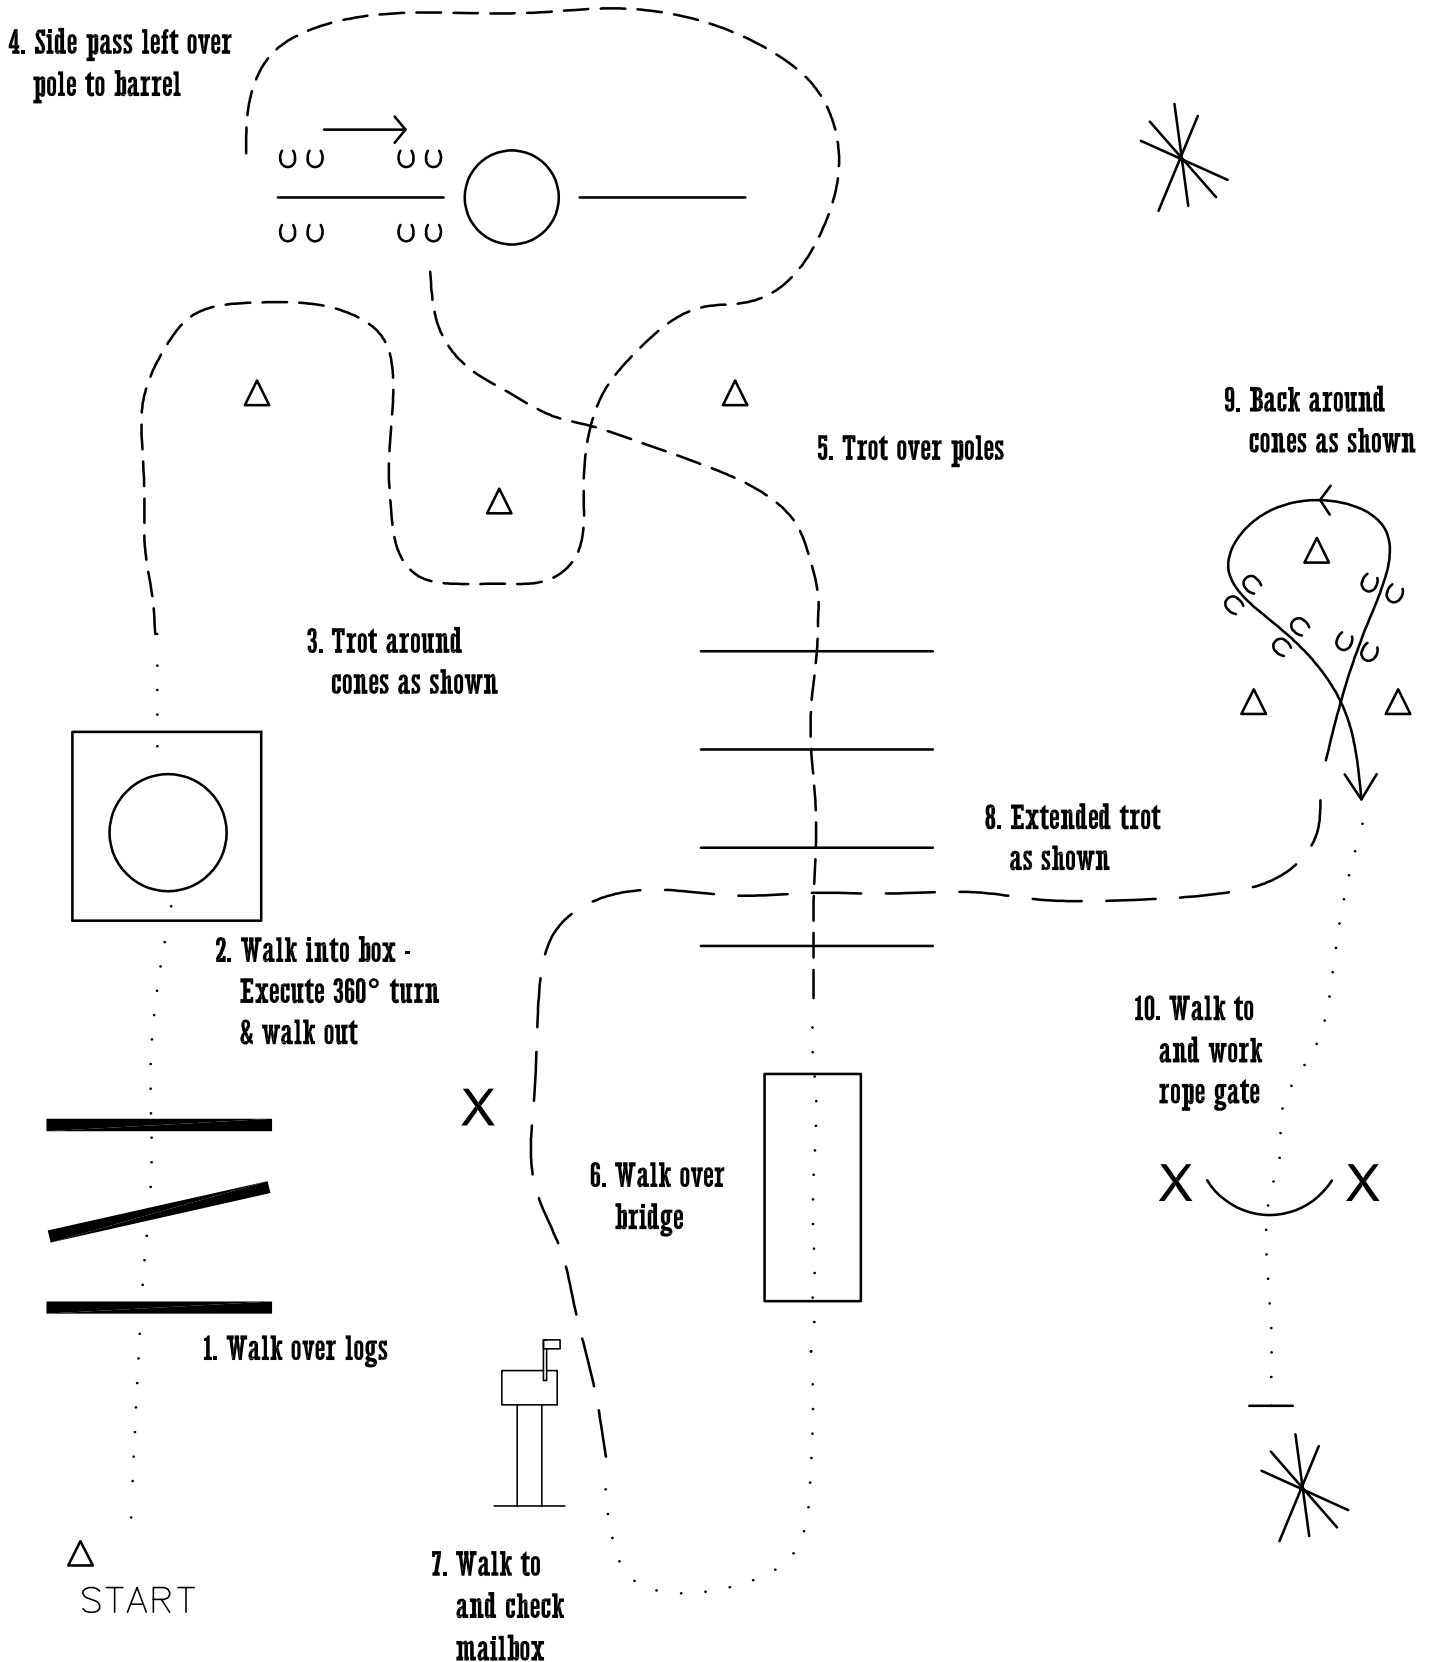

GREELEY SADDLE CLUB

Ranch Trail - Novice Walk/Trot