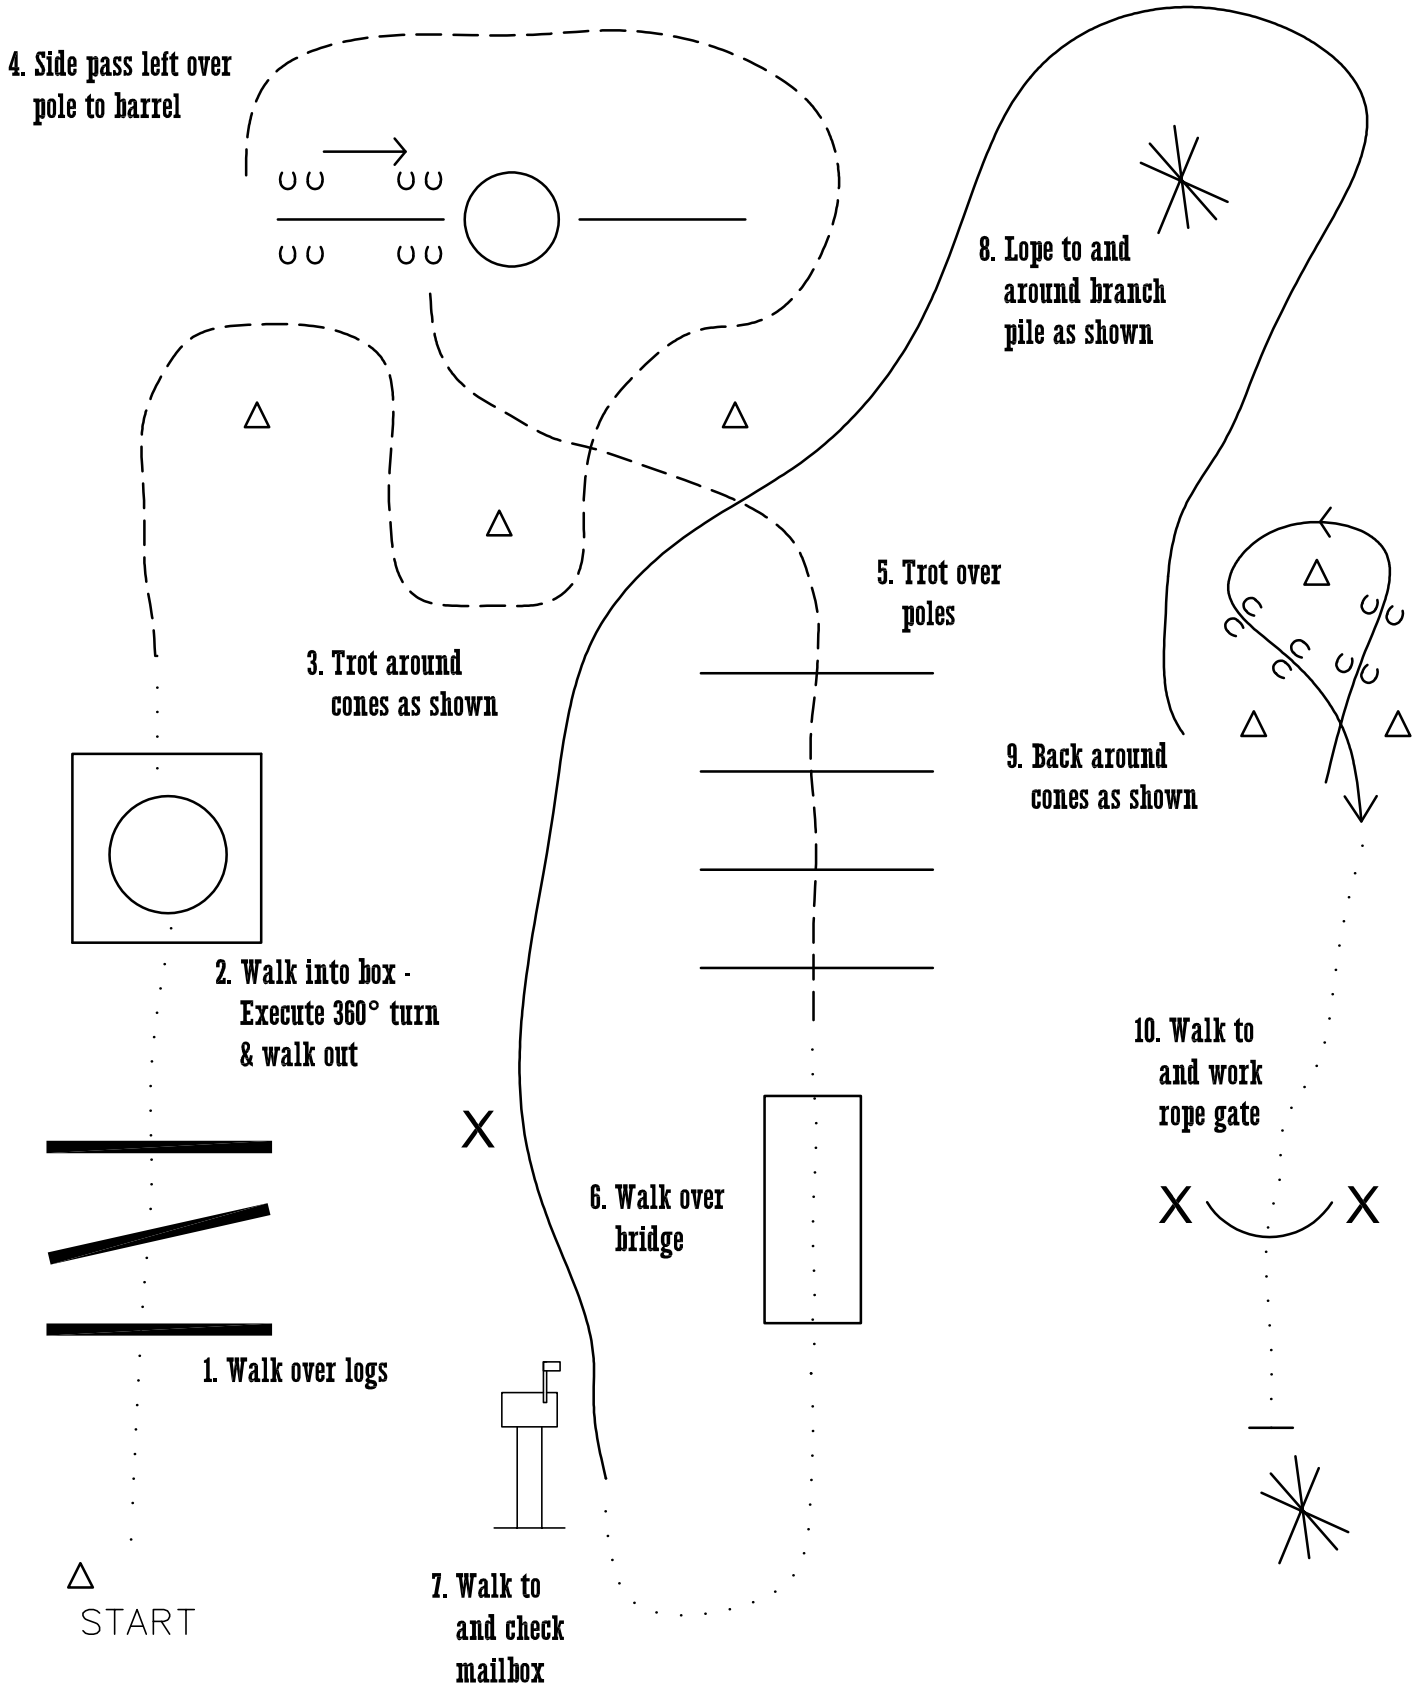

GREELEY SADDLE CLUB

Ranch Trail - Green Horse and Youth 13 & Under