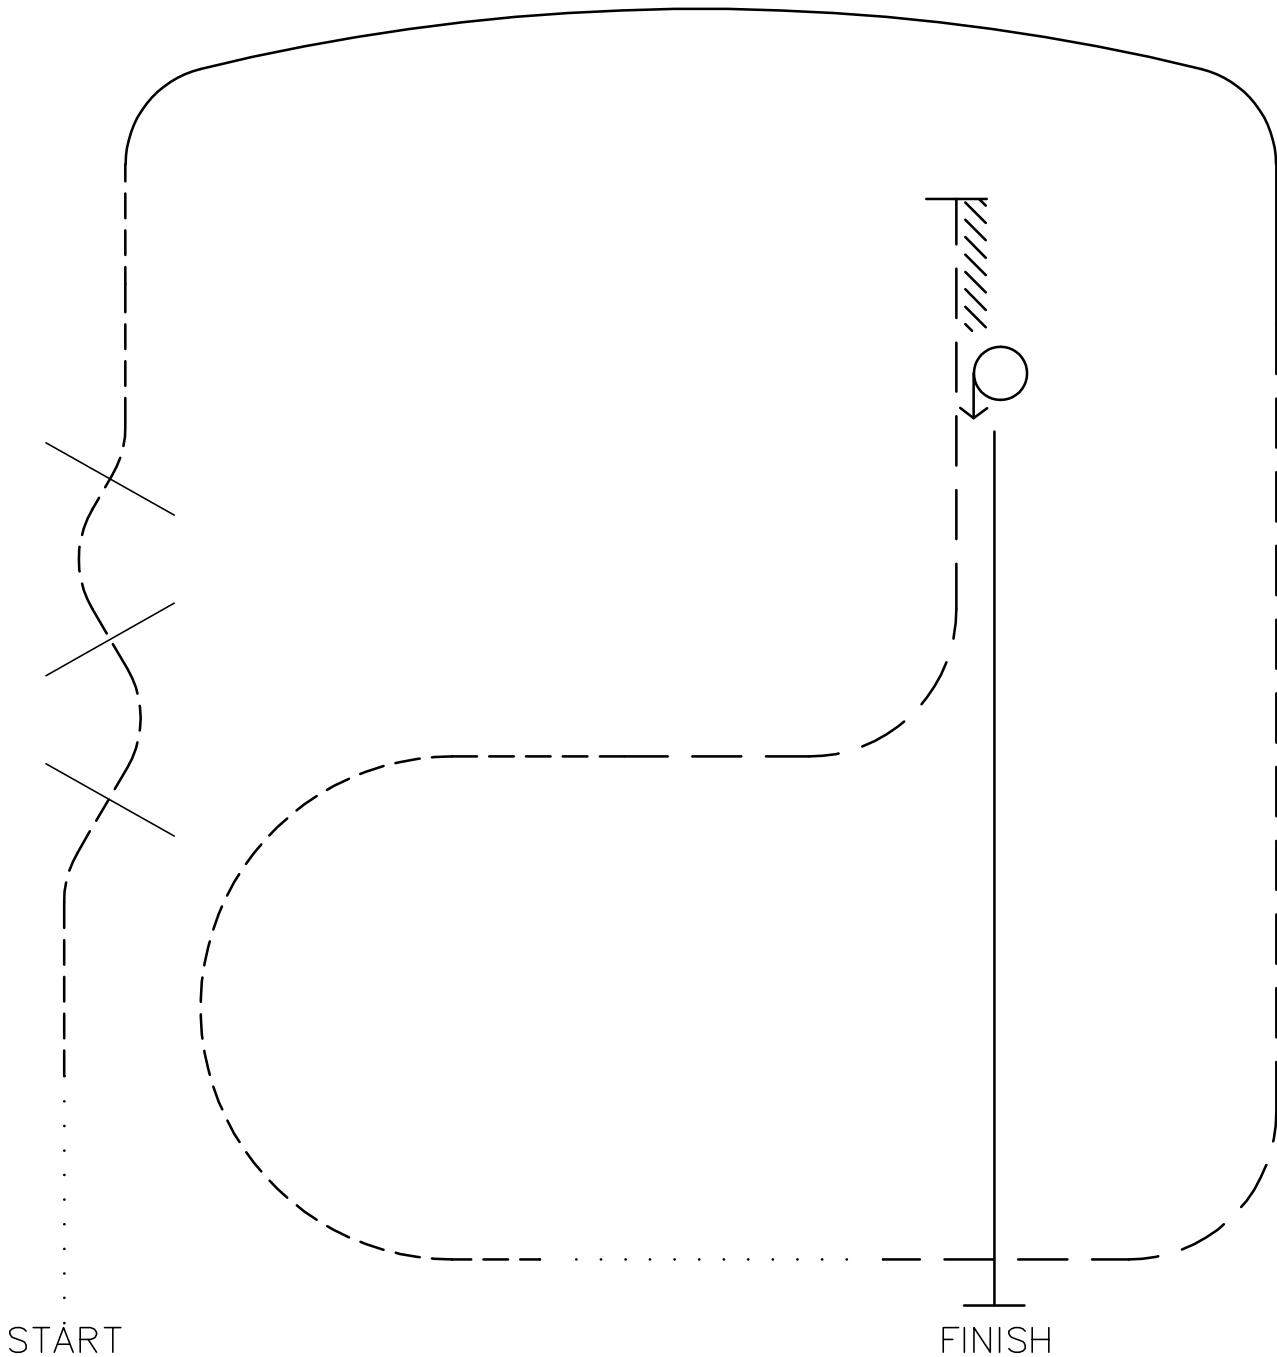

GREELEY SADDLE CLUB

Ranch Riding - Green Horse and Youth 13 & Under

1. Walk	6. Trot around a half circle
2. Trot over logs	7. Extended trot as shown
3. Lope right lead around arena end	8. Stop & back one horse length
4. Extended trot down & around arena end	9. 1 & 1/2 turns to the left
5. Walk	10. Lope left lead & stop