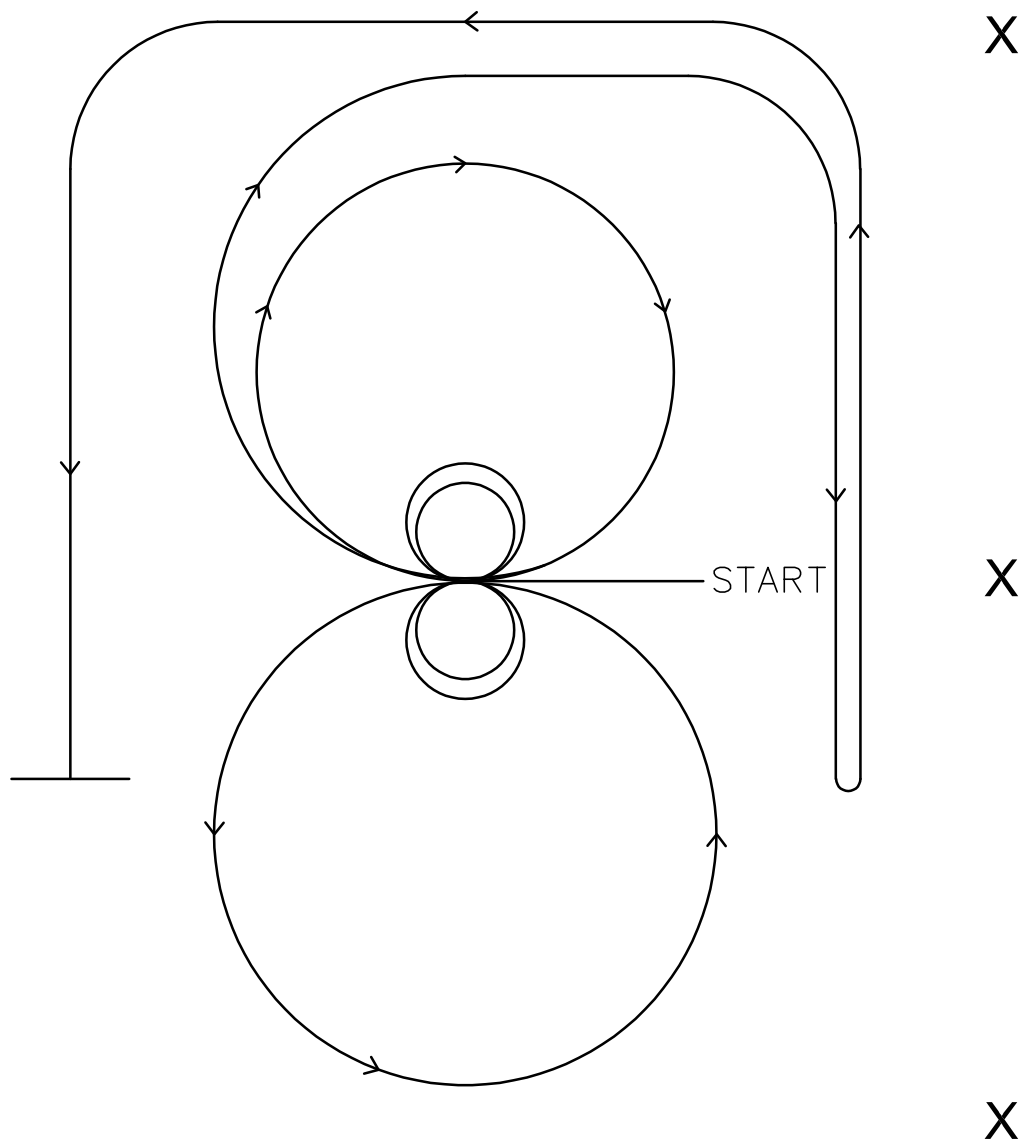

GREELEY SADDLE CLUB

Ranch Reining - Green Horse and Youth 13 & Under

1. Trot to the center of the arena to start. Begin on the right lead and complete one small and slow circle to the right. Stop at the center.
2. Complete 2 spins right.
3. Lope a larger and faster circle to the left in the left lead. Stop at the center.
4. Complete 2 spins left.
5. Start loping a circle to the right in the right lead and continue around the end of the arena and past the center marker.
6. Stop & perform a left rollback.
7. Lope back around the end of the arena on the left lead. Run down past the center marker & stop.